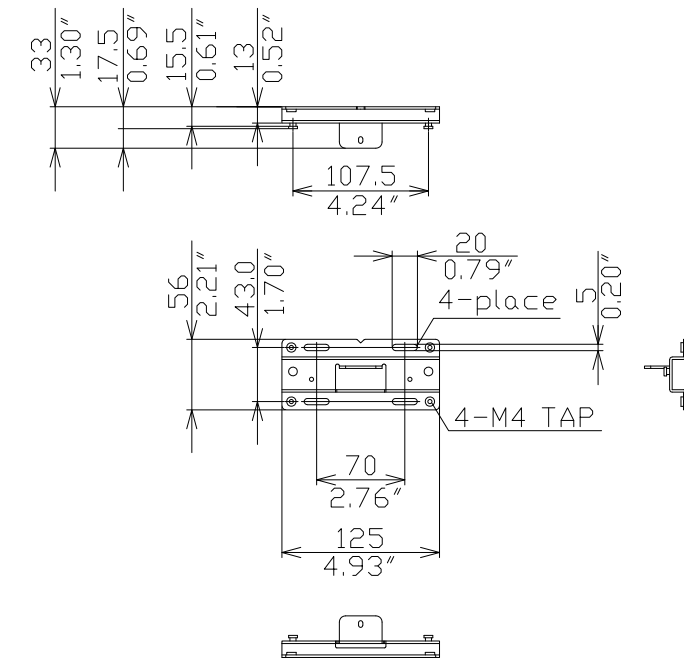

Body

Table Stand

Wall Mounting Bracket

THIRD ANGLE PROJECTION	SCALE	YAMAHA CORPORATION
	1/6 (A3)	PRODUCT CS-800