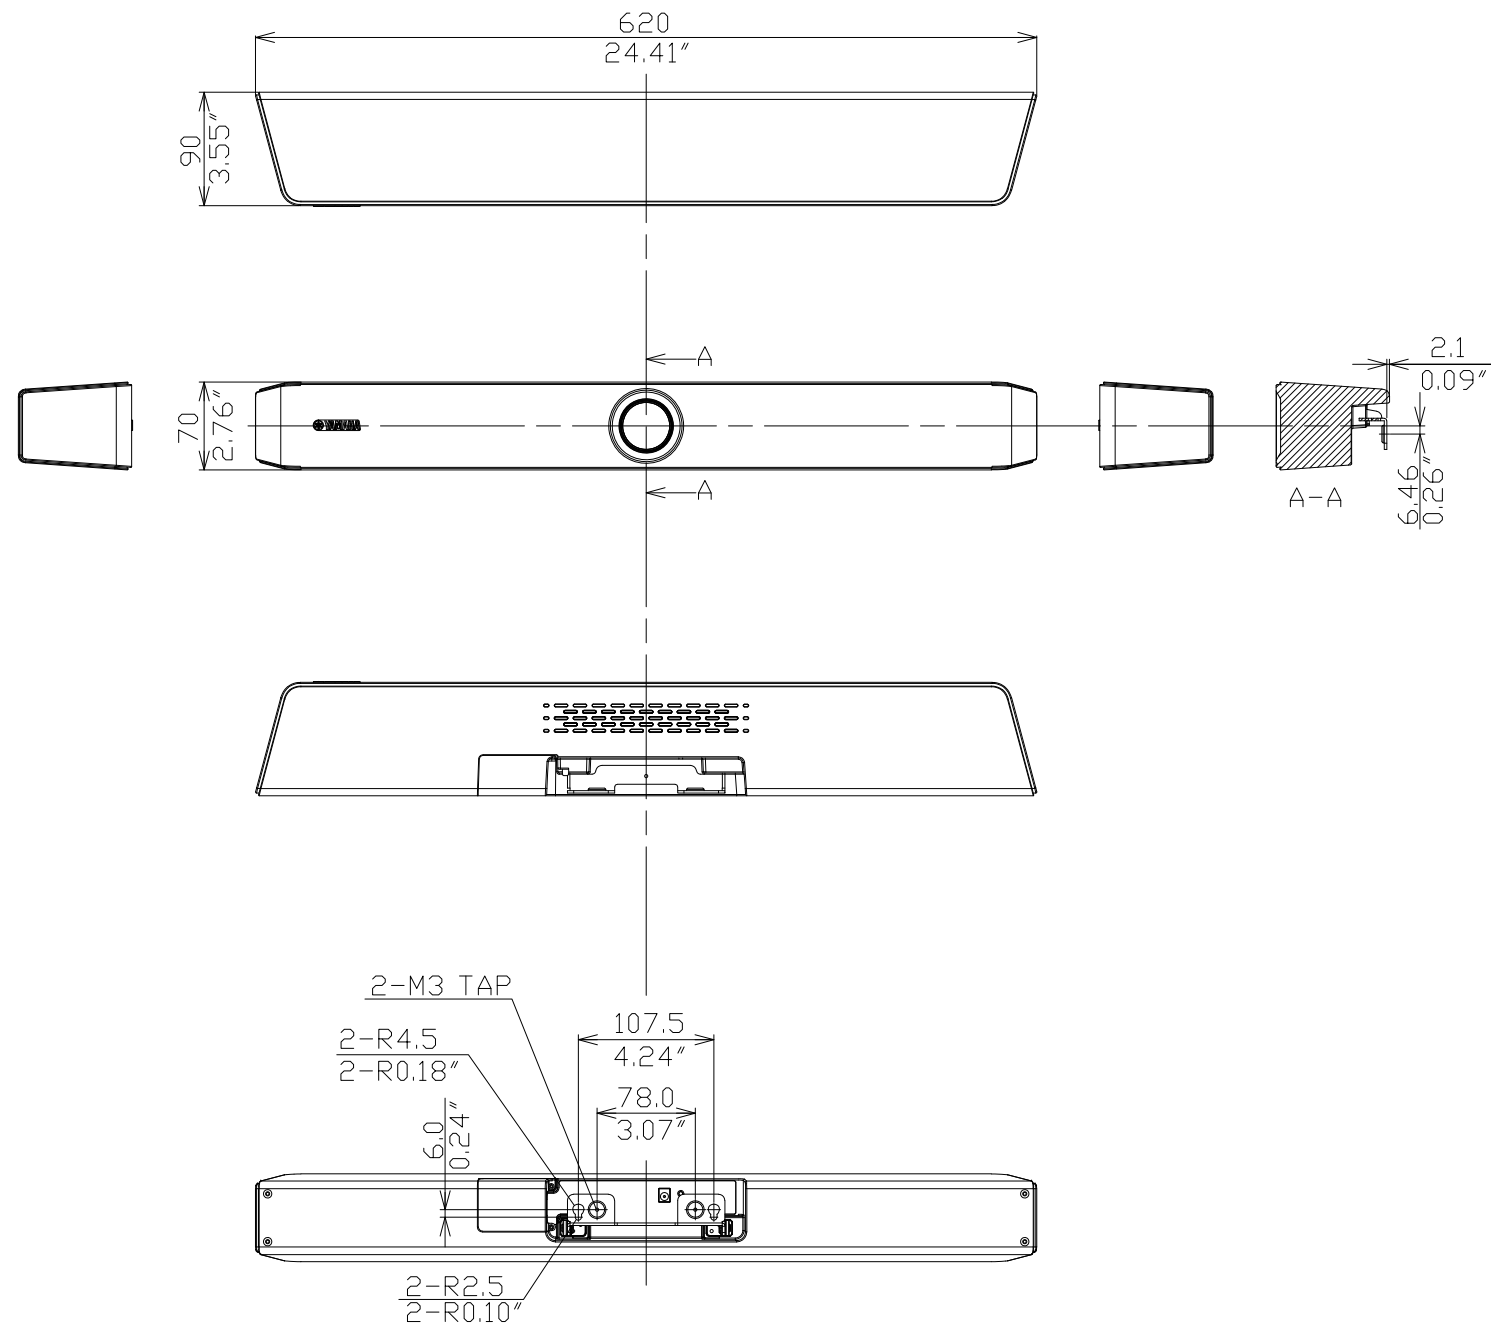

Body

Table Stand

Wall Mounting Bracket

THIRD ANGLE PROJECTION	SCALE	YAMAHA CORPORATION
	1/6 (A3)	PRODUCT CS-800