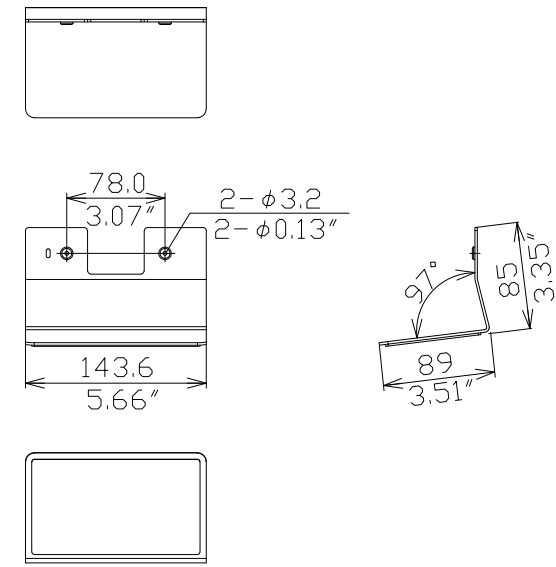

Body

Table Stand

Wall Mounting Bracket

THIRD ANGLE PROJECTION	SCALE	YAMAHA CORPORATION
	1/6 (A3)	PRODUCT CS-800